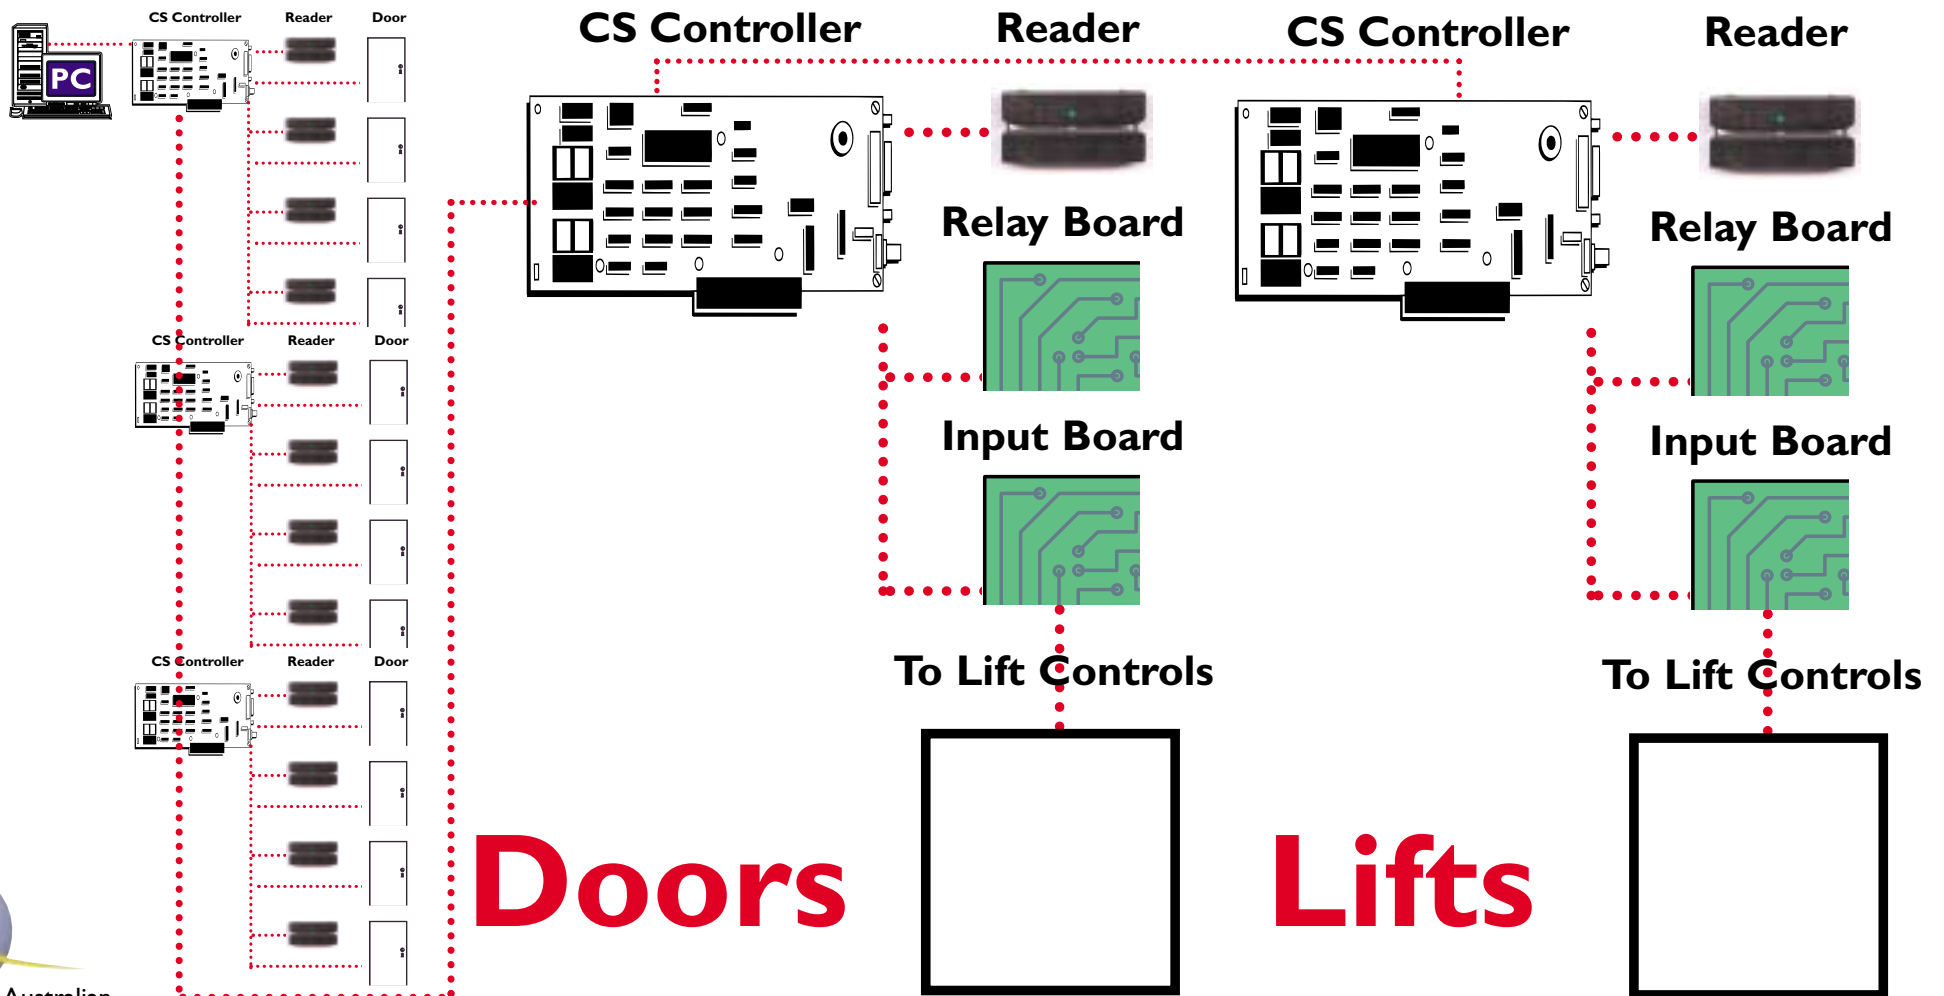

# Unique modular design

**enables one control cluster**

**to expand exponentially,**

**creating infinitely flexible**

# security/control solutions

# for all building requirements:

**Doors, Lifts and Alarms**

# IP-addressable on LAN