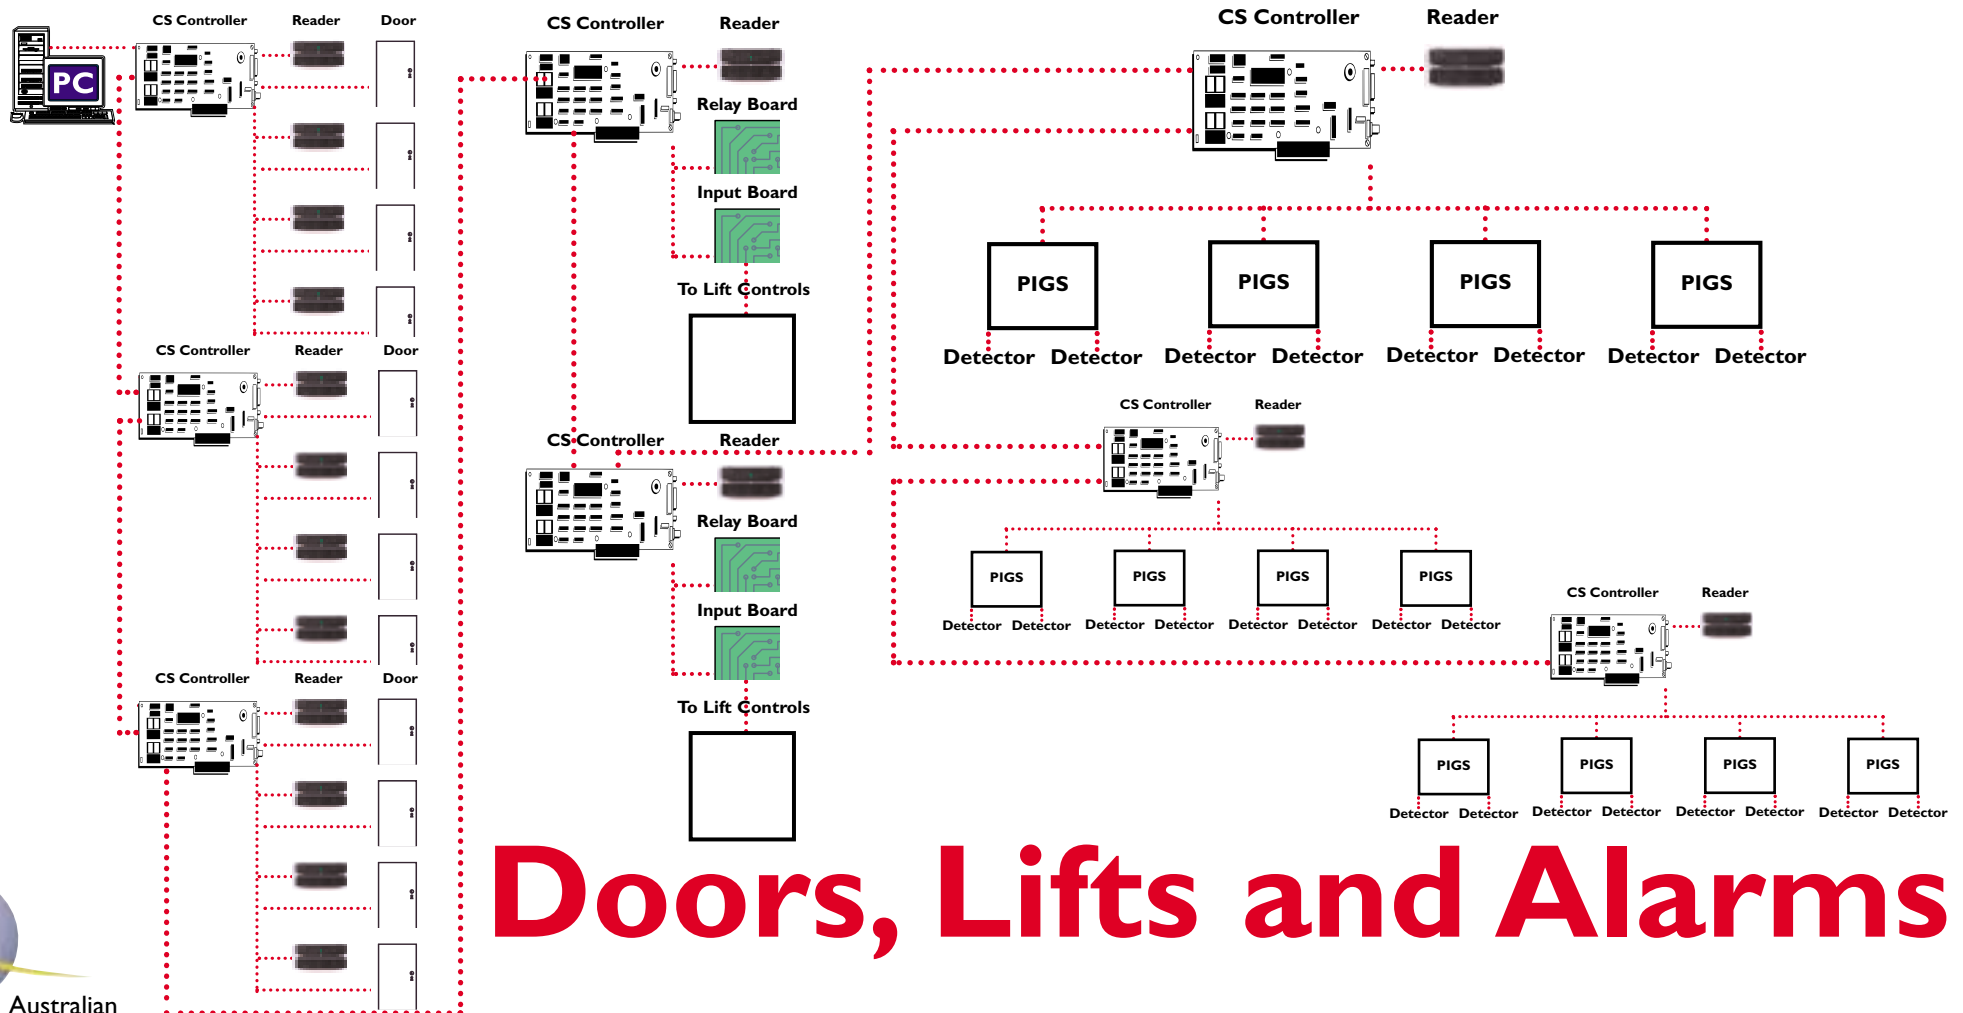

# Unique modular design

**enables one control cluster**

**to expand exponentially,**

**creating infinitely flexible**

# security/control solutions

# for all building requirements:

**Doors, Lifts and Alarms**

# IP-addressable on LAN