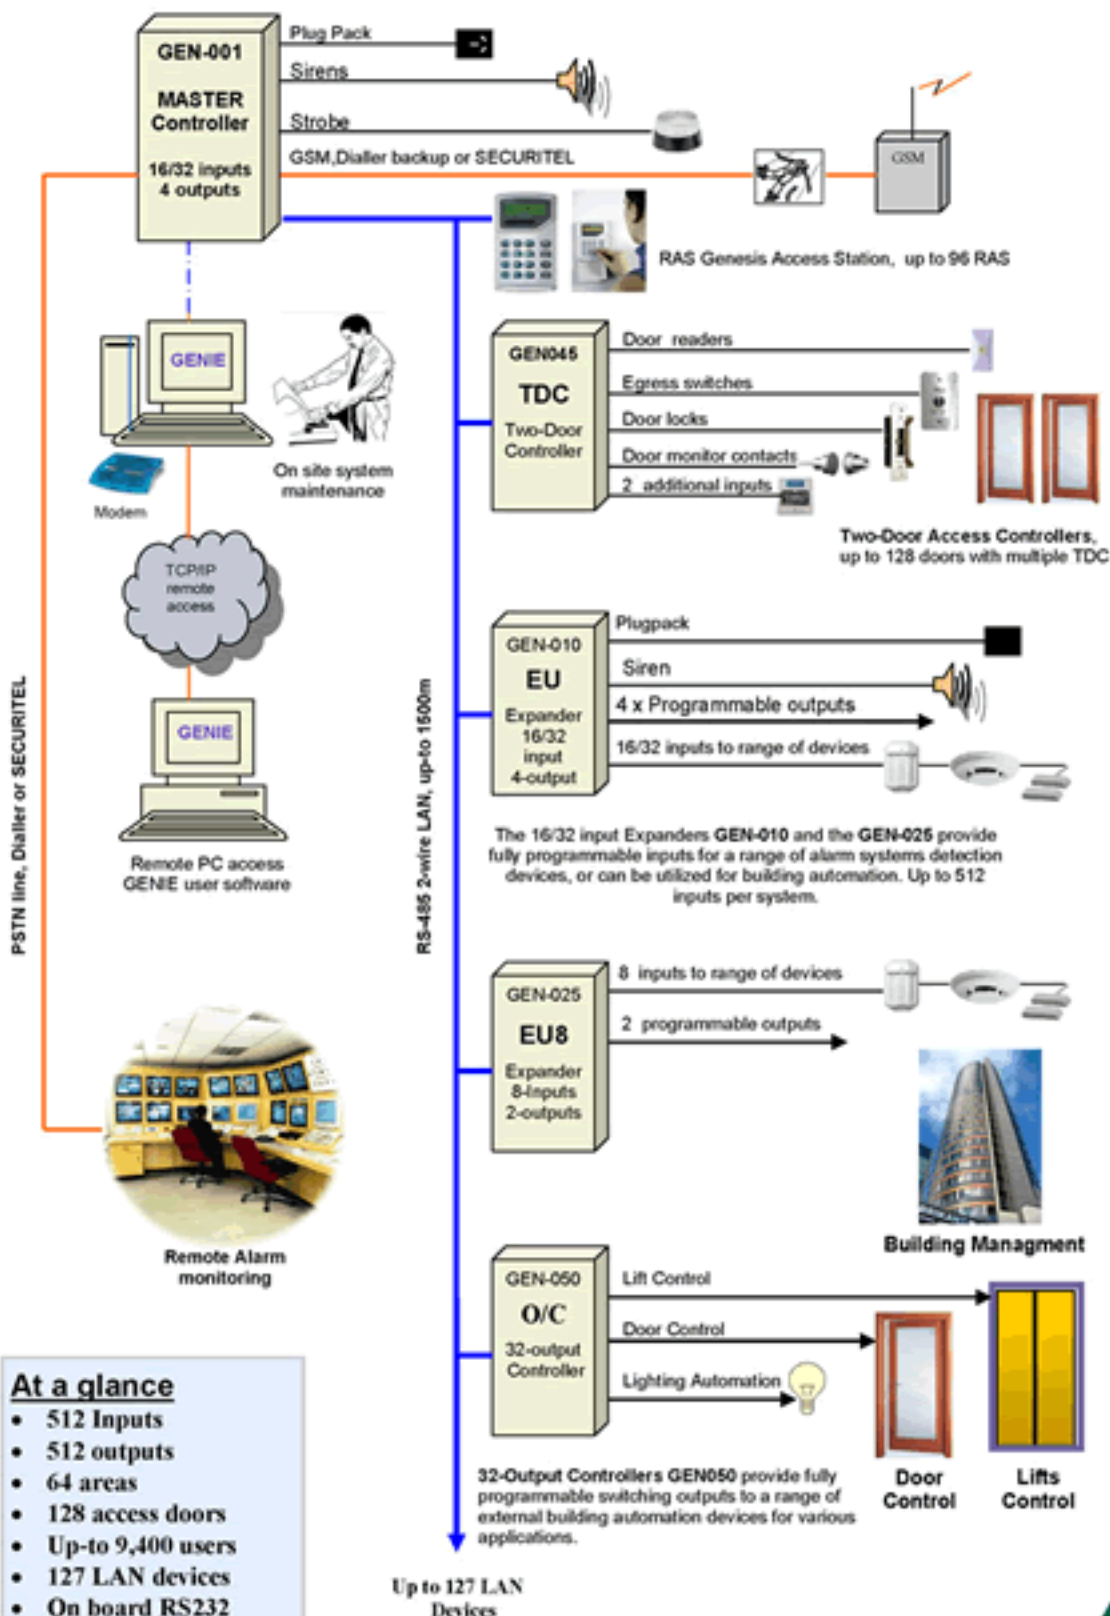

Genesis Master Panel, GEN-001

Example Layout when Connected to external devices that make up the complete system

At a glance

- 512 Inputs
- 512 outputs
- 64 areas
- 128 access doors
- Up-to 9,400 users
- 127 LAN devices
- On board RS232