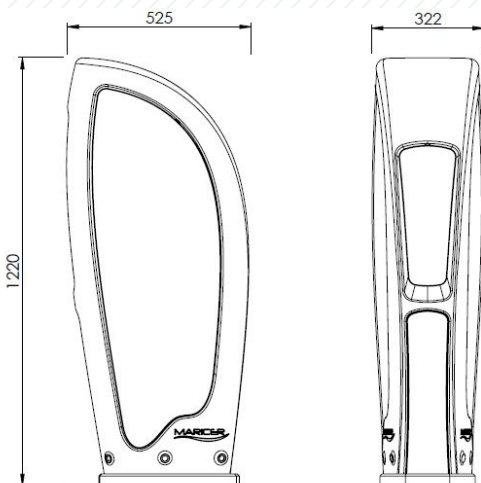

Atlantis SOS

The 'Atlantis' emergency service pedestal is the latest eye catching addition to the Maricer range of emergency service pedestals and equipment.

Manufactured in marine grade HDPE, the 'Atlantis' emergency service pedestal provides a stylish housing for a wide range of safety and fast response equipment such as a first aid kit, fire extinguisher, lifebuoy and localised alarm.

Available in a variety of colours, the 'Atlantis' can be supplied with various LED lighting options, making it easily identifiable.

Equipment Available

- Up to 9kg fire extinguisher can be accommodated
- First aid kit
- Lifebuoy
- Fire Axe
- Localised alarm
- SOS Signage
- Hinged door
- LED Illumination options

Get in Touch

Maricer (CPES Ltd)
Vale Industrial Estate, Spilsby,
Lincolnshire PE23 5HE
United Kingdom

T +44 (0) 1790 753164 F +44 (0) 1790 752559

W www.maricer.com E sales@maricer.com