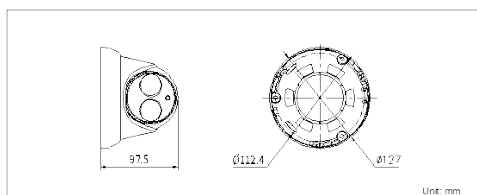

Accessories

DS-1273ZJ-130-TRL
Wall mount

Available models

DS-2CD2312-I, DS-2CD2332-I

	DS-2CD2312-I	DS-2CD2332-I
Camera		
Image sensor	1/3" progressive scan CMOS	
Min. illumination	0.01 lux @F1.2, AGC ON, 0 lux with IR	0.07 lux @F1.2, AGC ON, 0 lux with IR
Shutter time	1/25s (1/30s) ~ 1/100,000s	
Lens	4mm@ F2.0, Angle of view: 73.1° (2.8mm, 6mm, 12mm optional)	4mm@ F2.0, Angle of view: 79° (2.8mm, 6mm, 12mm optional)
Lens mount	M12	
Angle adjustment	Horizontal: 0° ~ 360°, vertical: 0° ~ 75°, rotation: 0° ~ 360°	
Day & night	ICR	
Digital noise reduction	3D DNR	
Wide dynamic range	Digital WDR	
Backlight compensation	Yes, zone configurable	
Compression Standard		
Video compression	H.264 / MJPEG	
H.264 codec profile	Main profile	
Bit rate	32 Kbps ~ 16 Mbps	
Dual stream	Yes	
Image		
Max. Image Resolution	1280 × 960	2048 × 1536
Frame rate	50 Hz: 25 fps (1280 × 960), 25 fps (1280 × 720), 25 fps (704 × 576), 25 fps (640 × 480) 60 Hz: 30 fps (1280 × 960), 30 fps (1280 × 720), 30 fps (704 × 576), 30 fps (640 × 480)	50Hz: 20fps (2048 × 1536), 25fps (1920 × 1080), 25fps (1280 × 720) 60Hz: 20fps (2048 × 1536), 30fps (1920 × 1080), 30fps (1280 × 720)
Image settings	Rotate mode, Saturation, brightness, contrast, sharpness adjustable through client software or web browser	
ROI	Yes, up to 4 configurable areas	
Network		
Network storage	NAS	
Alarm trigger	Motion detection, tampering alarm	
Protocols	TCP/IP, ICMP, HTTP, HTTPS, FTP, DHCP, DNS, DDNS, RTP, RTSP, RTCP, PPPoE, NTP, UPnP, SMTP, SNMP, IGMP, 802.1X, QoS, IPv6, Bonjour	
System compatibility	ONVIF, PSIA, CGI, ISAPI	
General functionalities	User authentication, watermark	
Interface		
Communication interface	1 RJ45 10 M / 100 M Ethernet interface	
General		
Operating conditions	-30 °C ~ 60 °C (-22°F ~ 140 °F) humidity 95% or less (non-condensing)	
Power supply	12 VDC ± 10% , PoE (802.3af)	
Power consumption	Max. 5.5W (7.5W with ICR on)	
Weather proof rating	IP66	
EXIR range	Approx. 20 to 30 meters	
Dimension	Φ127×97.5 (5.0" × 3.8")	
Weight	670g (1.5 lbs)	