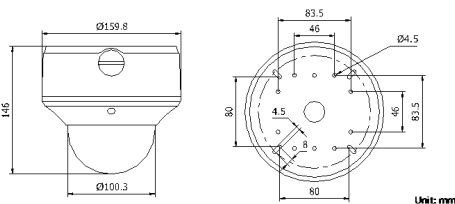

Dimension (unit: mm)

Available Models

- DS-2CD4312FWD-I
- DS-2CD4312FWD-IS
- DS-2CD4312FWD-IZ
- DS-2CD4312FWD-IZS
- DS-2CD4312FWD-IZH
- DS-2CD4312FWD-IZHS

- -Z: Motorized VF lens
- -S: 1-ch audio I/O, 2-ch alarm I/O and 1-ch RS-485 interface
- -H: Smart Heater

Camera	
Image sensor	1/3" progressive scan CMOS
Min. illumination	0.01 lux@F1.2, AGC on, 0.014 lux@F1.4, AGC on, 0 lux with IR
Shutter time	1s ~ 1/100,000s
Slow shutter	Yes
Lens	2.8 ~ 12mm @F1.4, angle of view: 98.4° ~ 30.2° (-Z: motorized VF lens)
Lens mount	Φ14
Angle adjustment	Pan: 0° ~ 355°, tilt: 0° ~ 75°, rotation: 0° ~ 355°
Auto iris	DC drive
Day & night	ICR (Auto/Schedule/Alarm Trigger)
Digital noise reduction	3D DNR
Wide dynamic range	120dB WDR
Compression standard	
Video compression	H.264 / MPEG4 / MJPEG
H.264 codec profile	Baseline profile / main profile / high profile
Video bit rate	32 Kbps ~ 16 Mbps
Audio compression	G.711 / G.726 / MP2L2 *only for -S model
Audio bit rate	64Kbps (G.711) / 16Kbps (G.726) *only for -S model
Image	
Max. resolution	1280 x 960
Frame rate	50 Hz: 25fps (1280 x 960), 50fps (1280 x 720), WDR OFF 60 Hz: 30fps (1280 x 960), 60fps (1280 x 720), WDR OFF
3rd stream	Independent setting, up to: 50Hz: 25fps (1280 x 960), 60Hz: 30fps (1280 x 960)
Image settings	Rotate mode, saturation, brightness, contrast, grayscale adjustable through client software or web browser
BLC	Yes, zone configurable
Defog	Yes
EIS	Yes
Picture overlay	128 x 128, BMP 24bit, zone configurable
ROI	Yes, up to 4 configurable areas.
Network	
Network storage	NAS
Alarm trigger	Intrusion detection, Defocus detection, Motion detection, Face detection, Dynamic analysis, Tampering alarm, Network disconnect, IP address conflict, Storage exception
Protocols	TCP/IP, ICMP, HTTP, HTTPS, FTP, DHCP, DNS, DDNS, RTP, RTSP, RTCP, PPPoE, NTP, UPnP, SMTP, SNMP, IGMP, 802.1X, QoS, IPv6, Bonjour (SIP optional)
Security	User authentication, watermark, IP address filtering, anonymous access, reset
System compatibility	ONVIF, PSIA, CGI
Interface	
Communication interface	1 RJ45 10M / 100M ethernet port
Video Output	1 Vp-p composite output (75 Ω/RCA, for lens adjustment when installation)
On-board storage	Built-in Micro SD/SDHC/SDXC slot, up to 64 GB
General	
Operating conditions	-30°C ~ 60°C (-22°F ~ 140°F), humidity 95% or less (non-condensing) -H: -40°C ~ 60°C (-40°F ~ 140°F), with smart heater on
Power supply	24 VAC ± 10%, PoE (802.3af)
Power consumption	Max. 12W -Z/-H: Max. 13W
IR range	Up to 30m
Ingress protection	IP66
Impact protection	IEC60068-2-75Eh, 50J; EN50102, up to IK10
Dimensions	Φ 159.8 x 146 mm (Φ 6.29" x 5.75")
Weight	2100 g (4.62 lbs)