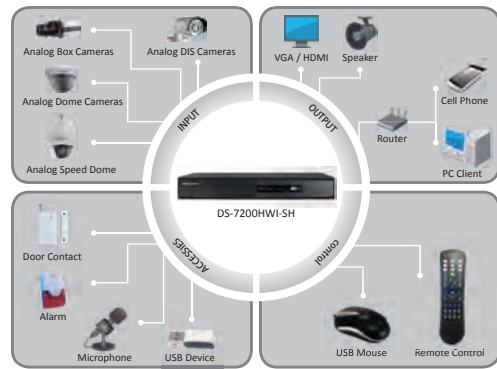

## 960H DVR

DS-7204HWI-SH

DS-7208 / 7216HWI-SH

### Key features

- H.264 video compression
- WD1(960x480) resolution real-time recording
- HDMI and VGA output at up to 1920×1080P resolution
- Dual-stream
- Up to 4/8/16-ch synchronous playback

### Rear Panel of DS-7204HWI-SH

1. Video in
2. Video out
3. USB interface
4. HDMI interface
5. VGA interface
6. Audio in, RCA connector
7. Audio out, RCA connector
8. LAN network interface
9. RS-485 serial interface
10. 12VDC power input
11. Power switch
12. GND
13. Alarm In/Out