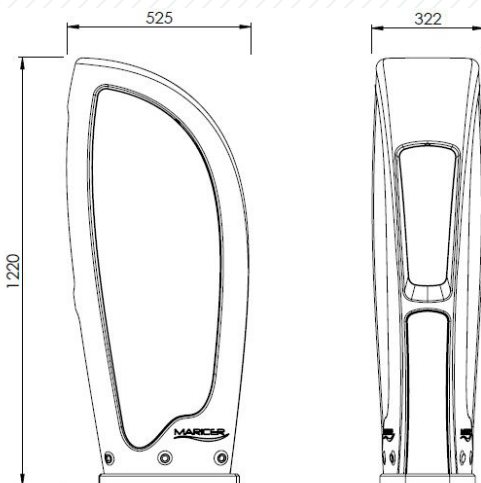

Atlantis Service Pedestal

Atlantis offers a truly innovative design to compliment any marina that is looking for a modern, stylish approach to the world of leisure marinas.

Available in a variety of colours, the appearance of Atlantis can be further enhanced with the addition of aluminium composite panels, a wide range of LED lighting options, and a marina logo. Complete segregation of electricity and water services has been built into the design.

Features

- Stylish Design
- UV stabilised
- Strong and Durable
- Low Maintenance
- Segregation of water and power services
- Various LED Lighting options
- Available in a variety of any colour
- Alternative panel styles available
- 16amp to 125amp outlets
- 1/2" to 3/4" water outlets